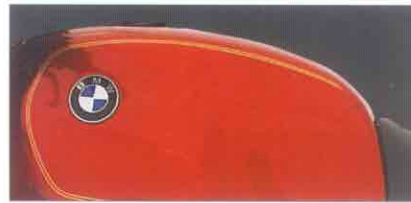

678
pearl silver metallic

BMW R SERIES

640
avus black/yellow

641
marakech red

644
bermuda blue metallic

654
red metallic

659
alpine white/marakech red

669
topaz red violet metallic